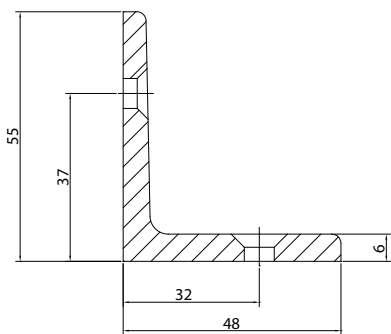

Aluminium single angle light

Technical facts

Stable panel holder for wall mounting
 Fixation accessories for brickwork (not included)

Material: Aluminium

Article	Surface finish	Order number
Single angle light EIFW - L	Aluminium raw	83EIFWLR0H
Single angle light EIFW - L	Aluminium anodised	83EIFWLEV1
Single angle light EIFW - L	Aluminium powder-coated (11 colours - colour chart enclosed)	83EIFWL ____ (Please specify RAL no.!)