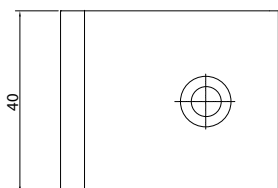

Aluminium single angle light

Technical facts

Stable panel holder for wall mounting
 Fixation accessories for brickwork (not included)

Material: Aluminium

Article	Surface finish	Order number
Single angle light EIFW - L	Aluminium raw	83EIFWLR0H
Single angle light EIFW - L	Aluminium anodised	83EIFWLEV1
Single angle light EIFW - L	Aluminium powder-coated (11 colours - colour chart enclosed)	83EIFWL ____ (Please specify RAL no.!)