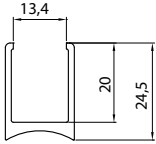

Technical facts

Tube-mounting profile:

RA 13-2 aluminium raw (in stock)
 RA 13-2 aluminium anodised (in stock)
 RA 13-2 aluminium powder-coated
 (colours on request)

RA 28 aluminium raw (in stock)
 RA 28 aluminium anodised (in stock)
 RA 28 aluminium powder-coated
 (colours on request)

Article	Description	Order number
RA 13-2 pre-cut	Tube-mounting profile aluminium raw per meter	ALRA132V0
RA 13-2 pre-cut	Tube-mounting profile aluminium anodised per meter	ALRA132VEV
RA 13-2 pre-cut	Tube-mounting profile aluminium powder-coated per meter (colours on request)	ALRA132V_ _ _ _ _ (Please specify RAL no.!)
RA 13-2 6 m	Tube-mounting profile aluminium raw per 6 meter	ALRA13260
RA 13-2 6 m	Tube-mounting profile aluminium anodised per 6 meter	ALRA1326EV
RA 13-2 6 m	Tube-mounting profile aluminium powder-coated per 6 meter (colours on request)	ALRA1326_ _ _ _ _ (Please specify RAL no.!)
RA 28 pre-cut	Tube-mounting profile aluminium raw per meter	ALRA28V0
RA 28 pre-cut	Tube-mounting profile aluminium anodised per meter	ALRA28VEV
RA 28 pre-cut	Tube-mounting profile aluminium powder-coated per meter (colours on request)	ALRA28V_ _ _ _ _ (Please specify RAL no.!)
RA 28 6 m	Tube-mounting profile aluminium raw per 6 meter	ALRA2860
RA 28 6 m	Tube-mounting profile aluminium anodised per 6 meter	ALRA286EV
RA 28 6 m	Tube-mounting profile aluminium powder-coated per 6 meter (colours on request)	ALRA286_ _ _ _ _ (Please specify RAL no.!)