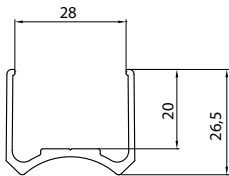

Technical facts

Tube-mounting profile:

RA 13-2 aluminium raw (in stock)
 RA 13-2 aluminium anodised (in stock)
 RA 13-2 aluminium powder-coated
 (colours on request)

RA 28 aluminium raw (in stock)
 RA 28 aluminium anodised (in stock)
 RA 28 aluminium powder-coated
 (colours on request)

Article	Description	Order number
RA 13-2 pre-cut	Tube-mounting profile aluminium raw per meter	ALRA132V0
RA 13-2 pre-cut	Tube-mounting profile aluminium anodised per meter	ALRA132VEV
RA 13-2 pre-cut	Tube-mounting profile aluminium powder-coated per meter (colours on request)	ALRA132V_ _ _ _ _ (Please specify RAL no.!)
RA 13-2 6 m	Tube-mounting profile aluminium raw per 6 meter	ALRA13260
RA 13-2 6 m	Tube-mounting profile aluminium anodised per 6 meter	ALRA1326EV
RA 13-2 6 m	Tube-mounting profile aluminium powder-coated per 6 meter (colours on request)	ALRA1326_ _ _ _ _ (Please specify RAL no.!)
RA 28 pre-cut	Tube-mounting profile aluminium raw per meter	ALRA28V0
RA 28 pre-cut	Tube-mounting profile aluminium anodised per meter	ALRA28VEV
RA 28 pre-cut	Tube-mounting profile aluminium powder-coated per meter (colours on request)	ALRA28V_ _ _ _ _ (Please specify RAL no.!)
RA 28 6 m	Tube-mounting profile aluminium raw per 6 meter	ALRA2860
RA 28 6 m	Tube-mounting profile aluminium anodised per 6 meter	ALRA286EV
RA 28 6 m	Tube-mounting profile aluminium powder-coated per 6 meter (colours on request)	ALRA286_ _ _ _ _ (Please specify RAL no.!)